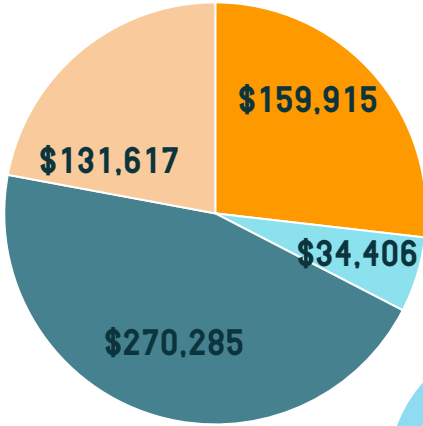

# Hillsdale County Community Foundation

## 2016-2017 Year in Review

2016-2017 grants to the community

**\$592,224**

**\$23.7 million**

total  
endowment  
managed

**\$9.1 million**

grants &  
scholarships  
since 1991

**3,250**